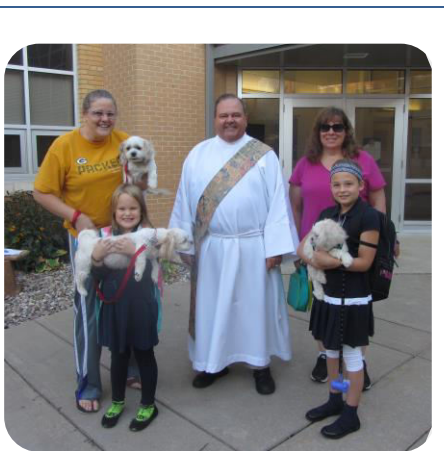

Out of Dress Code

To help support our school Homecoming week we are out of dress code tomorrow with wearing Zephyr wear. Just a reminder all are invited to march in the parade. Please meet at Schildt park at 4:45 on Friday October 6, 2017. Elementary students will end right in front of the middle school

NCEA Student to Student

Thank you to everyone that contributed to the NCEA to help families involved in hurricane Irma and Harvey. We collected \$172.70.

The Month of Mary

The month of October is a beautiful, spiritual month. October is celebrated as the month of Mary. St. Mary Elementary, School will be praying the Rosary each week in their classrooms, during the month of October. At the end of October our school will be praying the Rosary together. Our Catholic faith is alive and abundant at our school. May we all continue to pray the Rosary at our homes and see the love Jesus has bestowed on our fa